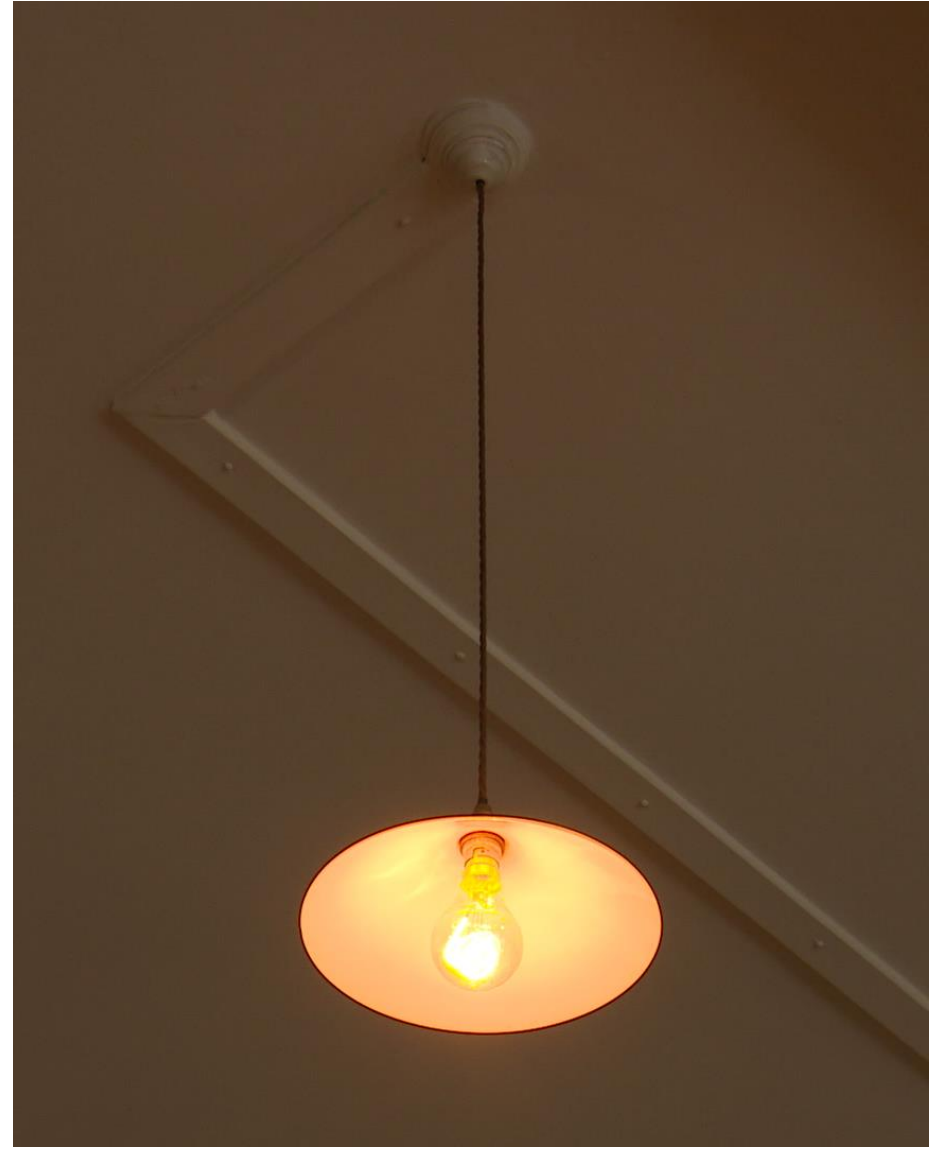

Fancy Fittings

Feminine lights in the Morning Room at Lotherton Hall.

Masculine lights in the Medal Room at Lotherton Hall.

The central light fitting in the Medal Room, Lotherton Hall.

The central light fitting in the Drawing Room, Lotherton Hall.

Vaseline glass light shade in the Hall at Standen.

Sunflower-themed light fitting in the Drawing Room at Standen.

A candlestick on the table in the Dining Room at Standen.

A simple, plain light fitting in the Kitchen at Standen.